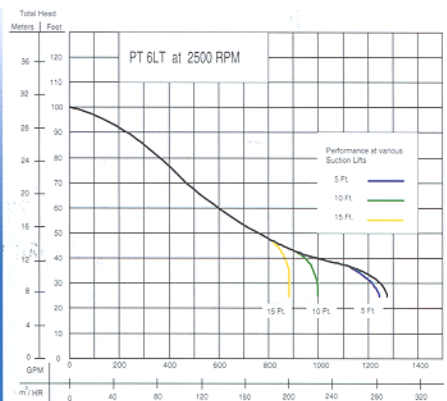

Options

Choice of hitch included with machine purchase (specify style when ordering)

Options	Item No.
2" ball style	0077765
2-5/16" ball style	0077998
Pintle style	0077767

Accessories

Accessories not included with machine purchase

Accessories	Item No.
Bronze impeller	0085919
Spare strainer — 6" NPT female threads (Must use male coupling #0078035 to connect)	0078031

PVC hose

Suction hose — 6" x 20 ft. (7 m) long	0078028
Discharge hose — 6" (sold in meter lengths)	0078729

Item No.

Accessories

Item No.

Hose couplings with gasket (hose to hose)

Male coupling — 6" NPT thread x 6" hose barb	0078035
Female coupling — 6" NPT thread x 6" hose barb (Can be used to connect strainer with male threads)	0078036
Spare gasket	0078037

Quick disconnect fittings with gasket

Female x 6" barb (hose side)	0078032
Male x 6" NPT thread (pump side)	0078033
Male x 6" barb (hose to hose)	0078034
Spare gasket	0080713

Hose clamps

6" T-bolt style	0026061
6" Threaded style	2005597

Specifications may change due to continuous product development.

Atlanta 770-448-6010	Charlotte 704-480-1333	Chicago 630-942-1990	Houston 281-873-0264	Los Angeles 909-549-0597	Milwaukee 262-252-7296	New York 973-442-1551	San Francisco 510-222-9790