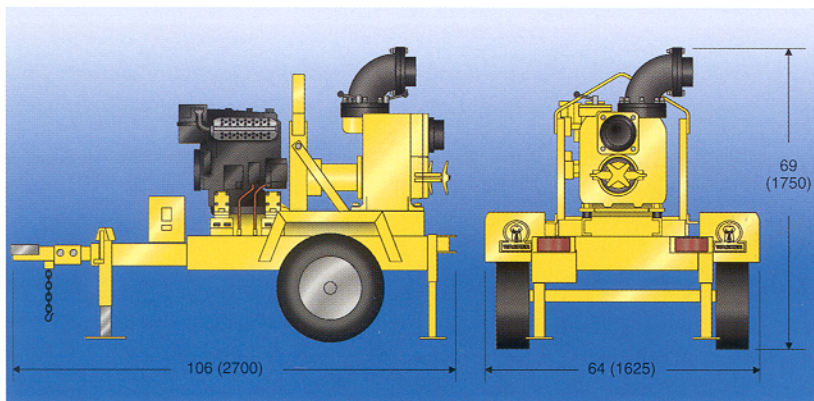

Options

Choice of hitch included with machine purchase (specify style when ordering)

Options	Item No.
2" ball style	0077765
2-5/16" ball style	0077998
Pintle style	0077767

Accessories

Accessories not included with machine purchase

Accessories	Item No.
Bronze impeller	0085919
Spare strainer — 6" NPT female threads (Must use male coupling #0078035 to connect)	0078031

PVC hose

Suction hose — 6" x 20 ft. (7 m) long	0078028
Discharge hose — 6" (sold in meter lengths)	0078729

Item No.

Accessories

Item No.

Hose couplings with gasket (hose to hose)

Male coupling — 6" NPT thread x 6" hose barb	0078035
Female coupling — 6" NPT thread x 6" hose barb (Can be used to connect strainer with male threads)	0078036
Spare gasket	0078037

Quick disconnect fittings with gasket

Female x 6" barb (hose side)	0078032
Male x 6" NPT thread (pump side)	0078033
Male x 6" barb (hose to hose)	0078034
Spare gasket	0080713

Hose clamps

6" T-bolt style	0026061
6" Threaded style	2005597

Specifications may change due to continuous product development.

Atlanta 770-448-6010	Charlotte 704-480-1333	Chicago 630-942-1990	Houston 281-873-0264	Los Angeles 909-549-0597	Milwaukee 262-252-7296	New York 973-442-1551	San Francisco 510-222-9790